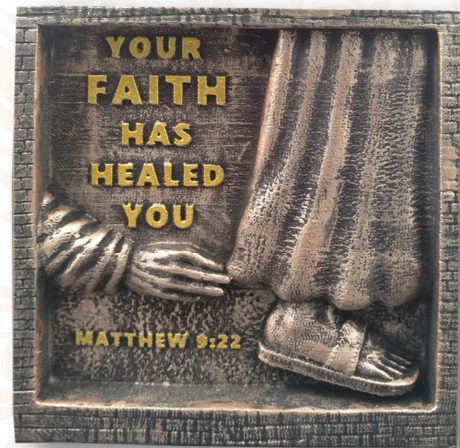

POLYRESIN CRAFTS

HAND PAINTED

TABLE TOP