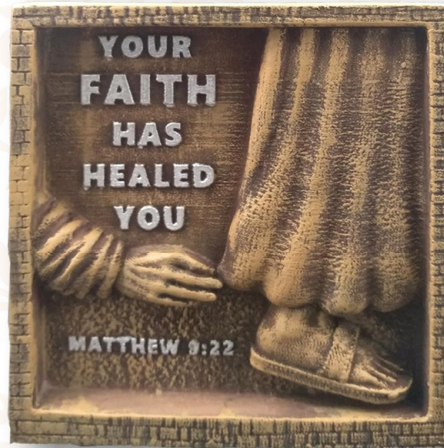

POLYRESIN CRAFTS

HAND PAINTED

TABLE TOP