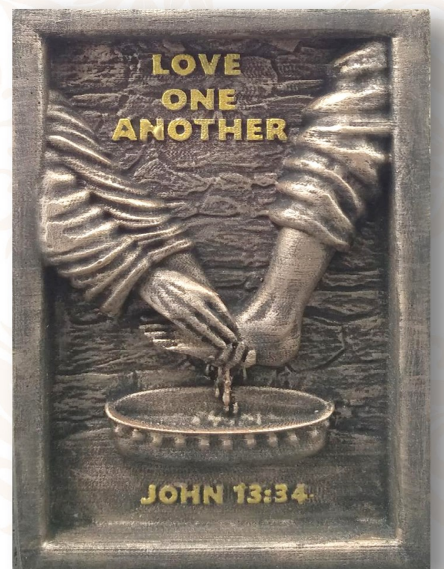

POLYRESIN CRAFTS

HAND PAINTED

TABLE TOP